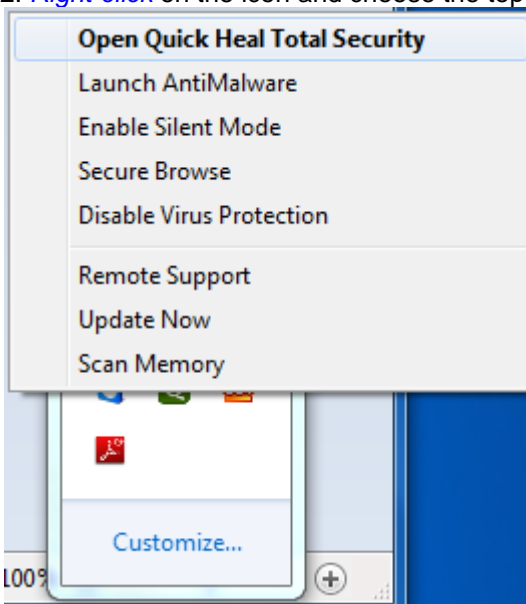

1. Find your QUICK HEAL in the list of small icons at the bottom right of your screen next to the time

2. *Right-click* on the icon and choose the top option

3. When Quick Heal opens, select **Help** then **About** as the screenshot shown.