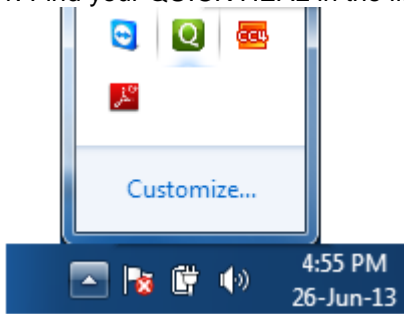

1. Find your QUICK HEAL in the list of small icons at the bottom right of your screen next to the time

2. *Right-click* on the icon and choose the top option

3. When Quick Heal opens, select **Help** then **About** as the screenshot shown.