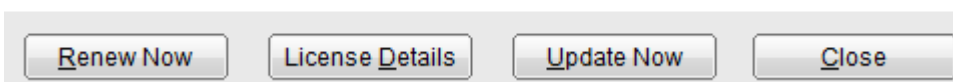

4. Click on **License Details** button to display the license details.

ation or distribution may result in severe civil and criminal penalties,
to the maximum extent possible under the law.