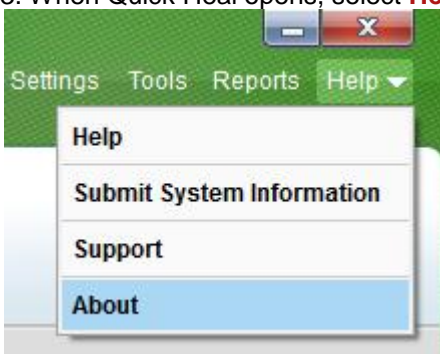

1. Find your QUICK HEAL in the list of small icons at the bottom right of your screen next to the time

2. *Right-click* on the icon and choose the top option

3. When Quick Heal opens, select **Help** then **About** as the screenshot shown.